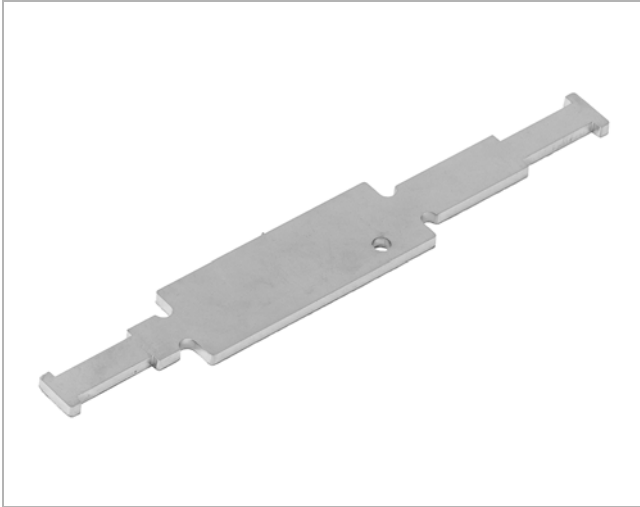

# Notch gauge

CSNC

## Technical data

<b>Length</b>	150 mm
<b>Height</b>	22 mm
<b>Width</b>	3 mm
<b>Weight</b>	0,06 kg

## Description

Special gauge tool to check the Safe Click notches done with click piler CSCP